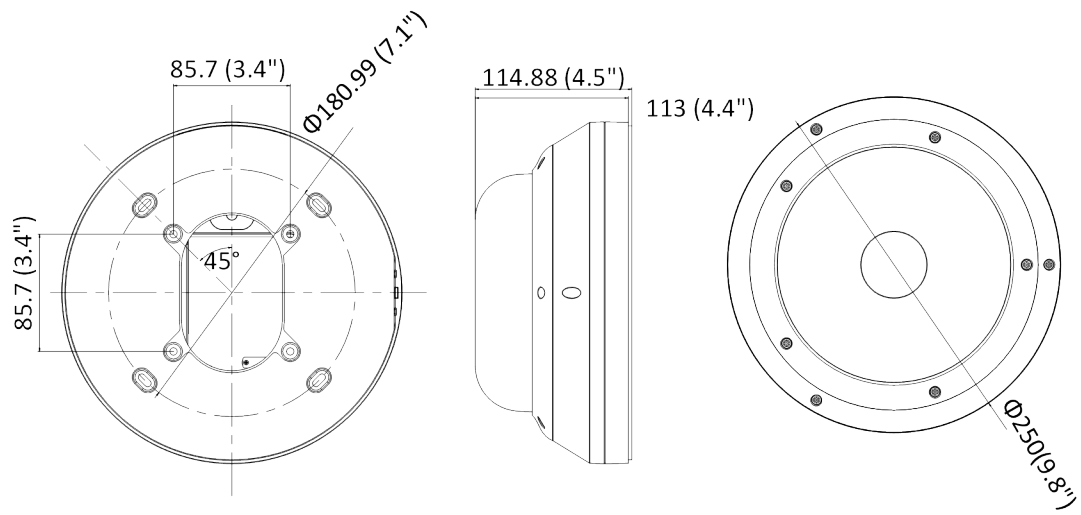

Dimension

Unit: mm(inch)

Accessory